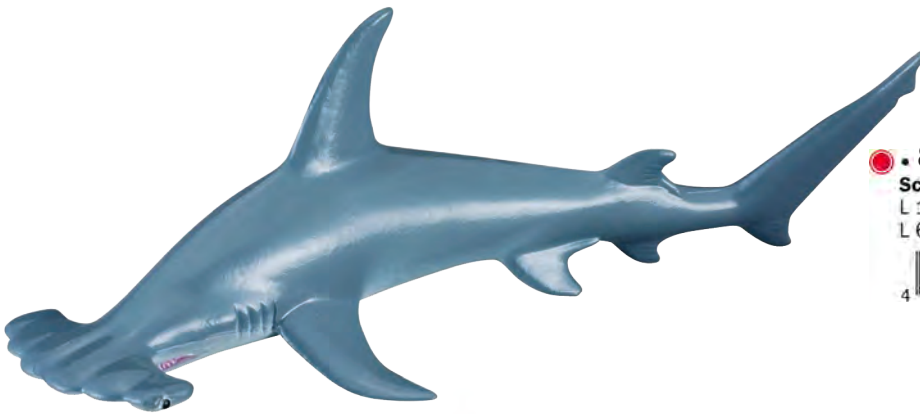

● **88045.COL**

Scalloped Hammerhead Shark

L 15.5 x H 5.5 cm

L 6.1 x H 2.2 in

4 892900 880457