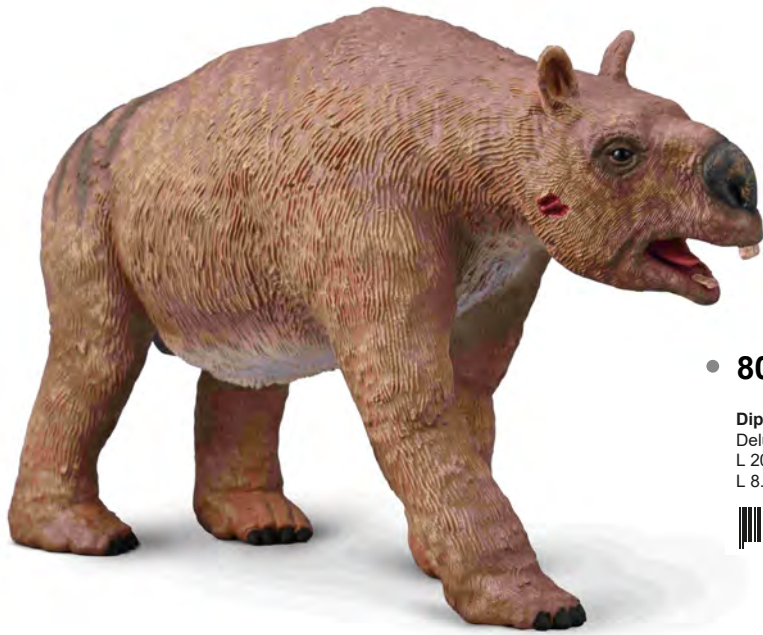

● **80005.COL**

Dreadnoughtus

Deluxe 1:100 Scale

L 32 x H 23.5 cm

L 12.6 x H 9.3 in

4 892900 800059

PREHISTORIC - Deluxe

• **80023.COL**