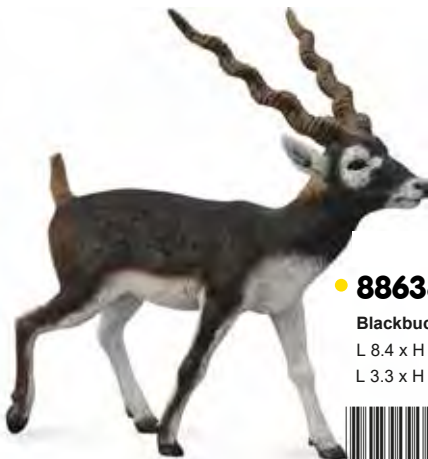

● **88764.COL**

Nilgai

L 10.7 x H 9.3 cm
L 4.2 x H 3.7 in

● **88683.COL**

Barbary Sheep

L 8.5 x H 6 cm
L 3.3 x H 2.4 in

WILD

● **88657.COL**
Wild Water Buffalo
12.8cm x 12.1cm

● **88968.COL**
American Bison

L 12.8 x H 7.6 cm
L 5 x H 3 in

● **88638.COL**

Blackbuck
L 8.4 x H 7.9 cm
L 3.3 x H 3.1 in

● **88398.COL**

African Buffalo
L 14.5 x H 7.2 cm
L 5.7 x H 2.8 in

● **88721.COL**
Chiru
8.6cm x 10.5cm